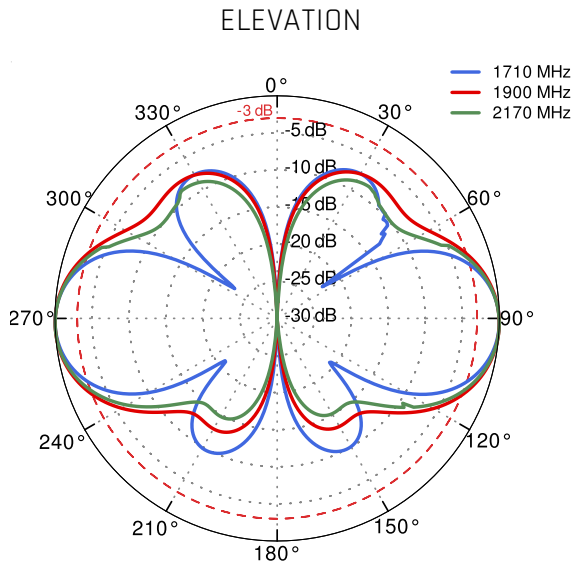

PLOTS

VSWR

Gain

From 700MHz to 900MHz

From 1.71GHz to 2.17GHz

From 2.3GHz to 2.7GHz

DIMENSIONS