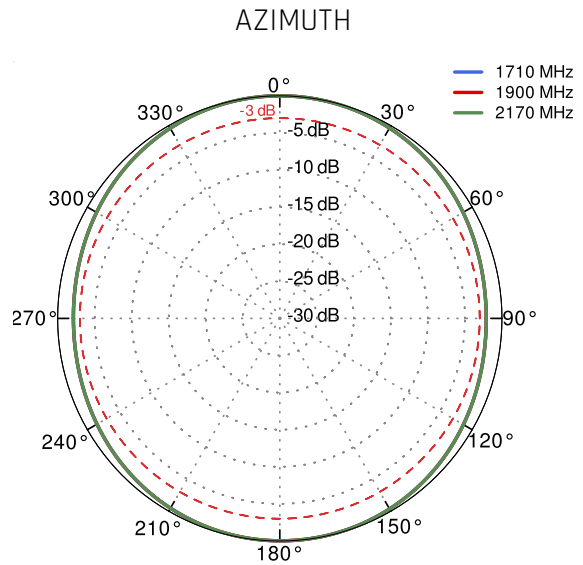

QuOmni LTE MIMO 2x2

Omnidirectional multiband LTE MIMO 2x2 antenna

QuOmni LTE omnidirectional MIMO 2x2 LTE antenna is working in Vertical polarization, it's desired for LTE/3G/2G connections. The antenna can be used for the most popular LTE bands (e.g. 3,7,20), frequencies 694-2700 MHz. That antenna is predicted to be installed on the buildings (on the pole or on the wall) as the client antenna or on the moving points like trains, buses, lorries, yachts, boats to receive Internet by LTE/3G. It's compatible with Teltonika: RUT240, RUT900, RUT950, RUT955, RUTX09, RUTX11 and other MIMO 2x2 LTE/3G/2G modems and routers.

OUTDOOR ANTENNA WORKS IN ANY WEATHER CONDITIONS, IP67

GALVANIZED STEEL, WALL OR POLE MOUNTING BRACKET

TWO SMA CONNECTORS

360° BEAMWIDTH

4DBI GAIN

MADE IN EUROPE

LTE ANTENNA SPECIFICATION

FREQUENCY	694 - 960 MHz 1.7 - 2.2 GHz 2.2 - 2.7 GHz
GAIN	694 - 960 MHz : 2 dBi 1.7 - 2.2 GHz : 2 dBi 2.2 - 2.7 GHz : 4 dBi
SUPPORTED LTE/5G BANDS	1, 2, 3, 4, 5, 6, 7, 8, 9, 10, 12, 13, 14, 17, 18, 19, 20, 23, 25, 26, 27, 28, 29, 30, 33, 34, 35, 36, 37, 38, 39, 40, 41, 44, 53, 59, 62, 65, 66, 67, 68, 69, 85, n80, n81, n82, n83, n84, n86, n89, n90, n95
VSWR	<1.60, max <2.00
BEAMWIDTH	360°/35° ±5°
POLARIZATION	Vertical
IMPEDANCE	50 Ω

PLOTS

VSWR

Gain

From 700MHz to 900MHz

From 1.71GHz to 2.17GHz

From 2.3GHz to 2.7GHz

DIMENSIONS