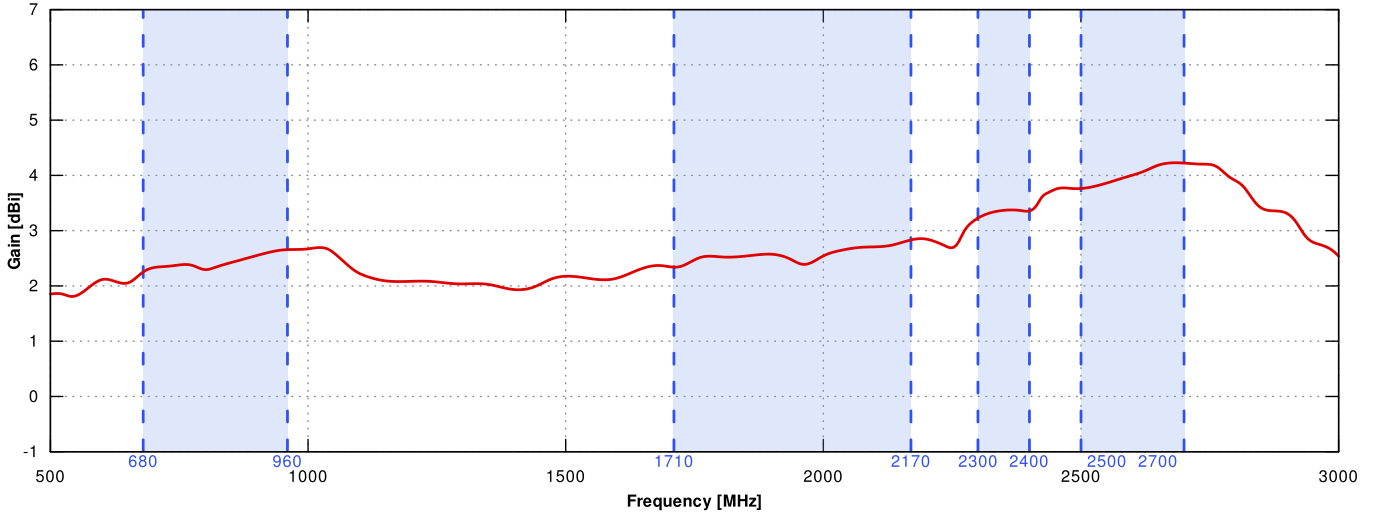

OTHER

2 * SMA, 3 * SMA

PEPLINK
PROROUTE
SIERRA WIRELESS
WAVETEL
WLINK

MAX BR1 Classic, MAX BR1 ENT, MAX BR1 M2M, MAX BR1 Mini, MAX BR1 MK2, MAX BR1 Pro, MAX BR1 Slim
H685 4G Router
AirLink LX40, AirLink LX60, AirLink MP70, AirLink RV50X, AirLink RV55, AirLink RX55
W2400 LTE , W3600 4G/LTE Dual WAN, W3604 Multi-WAN, W3608 Multi-WAN, W421, W4600, W4600-S2
G200, G510, G520, R210, R220, R520

PLOTS

VSWR

Gain

From 700MHz to 900MHz

From 1.71GHz to 2.17GHz

From 2.3GHz to 2.7GHz

DIMENSIONS