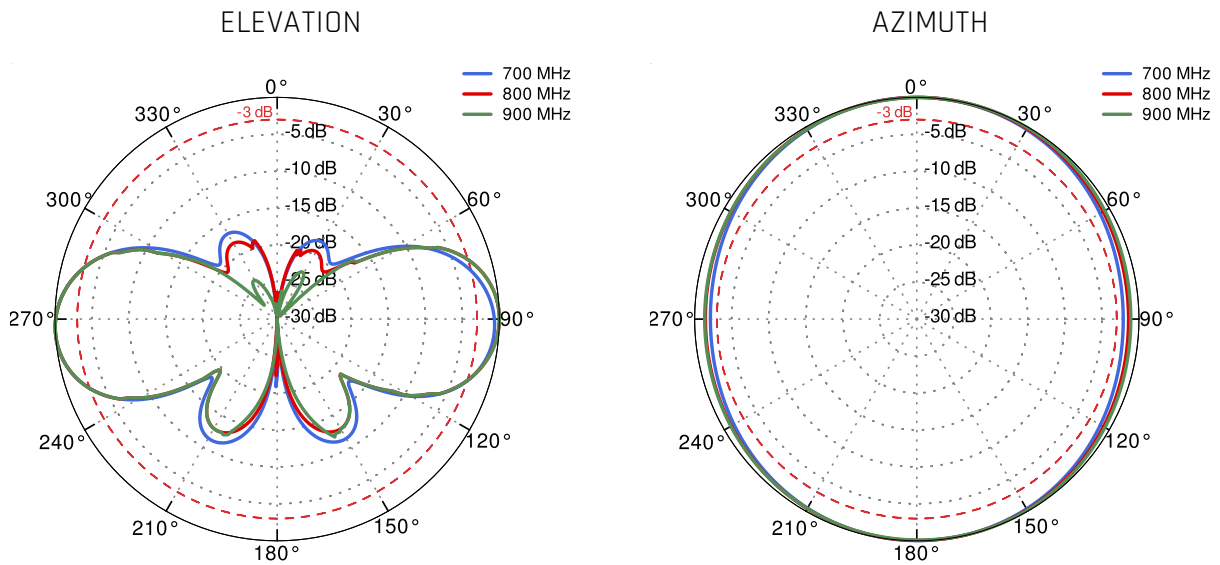

PLOTS

VSWR

Gain

From 700MHz to 900MHz

From 1.71GHz to 2.17GHz

From 2.3GHz to 2.7GHz

DIMENSIONS