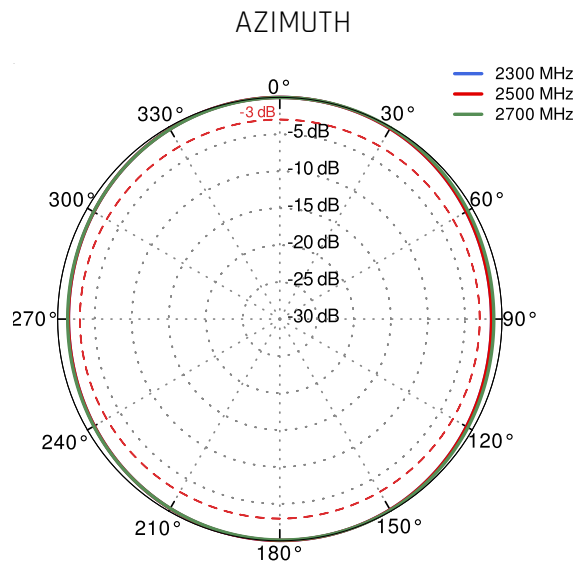

OUTDOOR ANTENNA WORKS IN ANY WEATHER CONDITIONS, IP67

GALVANIZED STEEL, WALL OR POLE MOUNTING BRACKET

TWO SMA CONNECTORS

360° BEAMWIDTH

4DBI GAIN

MADE IN EUROPE

LTE ANTENNA SPECIFICATION

FREQUENCY	694 - 960 MHz 1.7 - 2.2 GHz 2.2 - 2.7 GHz
GAIN	694 - 960 MHz : 2 dBi 1.7 - 2.2 GHz : 2 dBi 2.2 - 2.7 GHz : 4 dBi
SUPPORTED LTE/5G BANDS	1, 2, 3, 4, 5, 6, 7, 8, 9, 10, 12, 13, 14, 17, 18, 19, 20, 23, 25, 26, 27, 28, 29, 30, 33, 34, 35, 36, 37, 38, 39, 40, 41, 44, 53, 59, 62, 65, 66, 67, 68, 69, 85, n80, n81, n82, n83, n84, n86, n89, n90, n95
VSWR	<1.60, max <2.00
BEAMWIDTH	360°/35° ±5°
POLARIZATION	Vertical
IMPEDANCE	50 Ω

PLOTS

VSWR

Gain

From 700MHz to 900MHz

From 1.71GHz to 2.17GHz

From 2.3GHz to 2.7GHz

DIMENSIONS