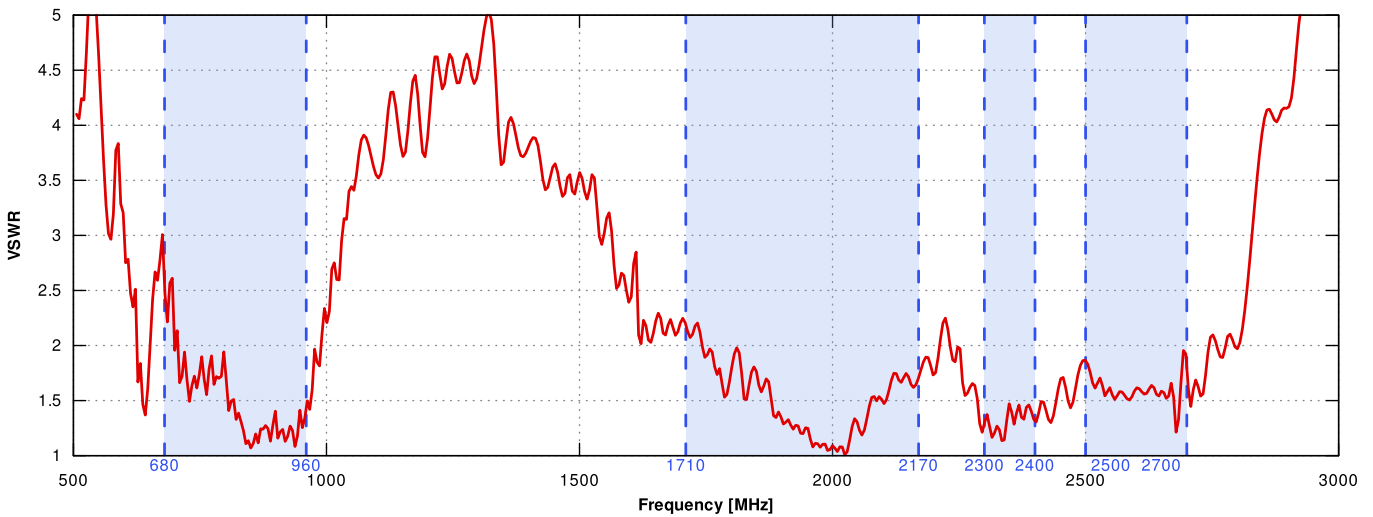

OTHER

2 * SMA, 3 * SMA

PEPLINK
PROROUTE
SIERRA WIRELESS
WAVETEL
WLINK

MAX BR1 Classic, MAX BR1 ENT, MAX BR1 M2M, MAX BR1 Mini, MAX BR1 MK2, MAX BR1 Pro, MAX BR1 Slim
H685 4G Router
AirLink LX40, AirLink LX60, AirLink MP70, AirLink RV50X, AirLink RV55, AirLink RX55
W2400 LTE , W3600 4G/LTE Dual WAN, W3604 Multi-WAN, W3608 Multi-WAN, W421, W4600, W4600-S2
G200, G510, G520, R210, R220, R520

PLOTS

VSWR

Gain

From 700MHz to 900MHz

From 1.71GHz to 2.17GHz

From 2.3GHz to 2.7GHz

DIMENSIONS