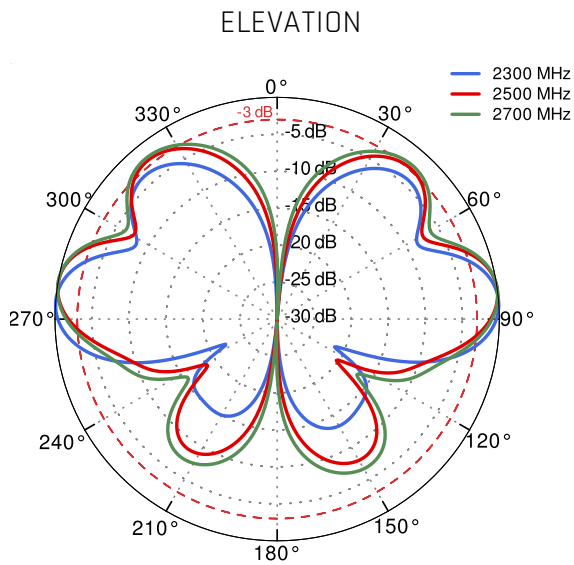

PLOTS

VSWR

Gain

From 700MHz to 900MHz

From 1.71GHz to 2.17GHz

From 2.3GHz to 2.7GHz

DIMENSIONS