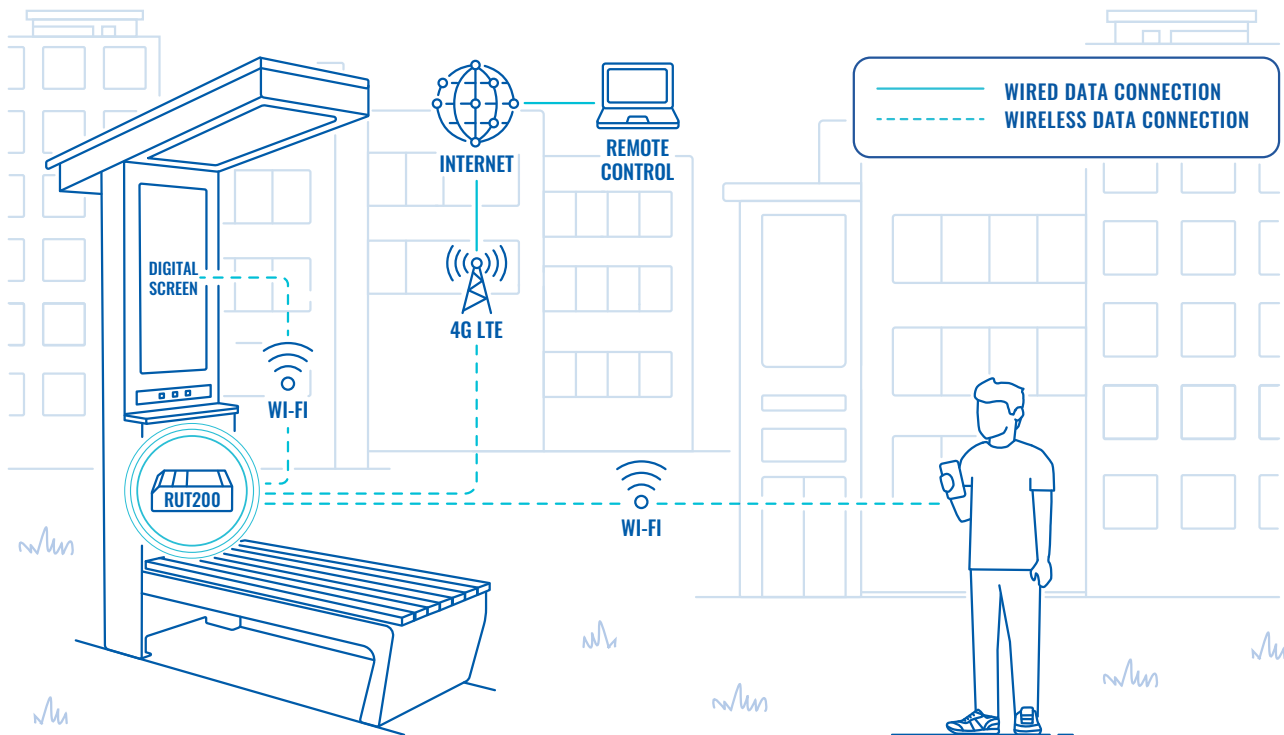

TOPOLOGY

THE SOLUTION – CONVERTING SUN RAYS INTO WI-FI

When IoT solutions call for a powerful device that's easy to install and manage, you can't go wrong with Teltonika's RUT200 4G router—just like PetroSOLAR chose for its project.

The RUT200 supports 4G LTE Cat 4 connectivity and can reach speeds of up to 150 Mbps. With its single SIM card slot, this router is a game-changer for smart benches, providing reliable 4G connectivity and distributing Wi-Fi to nearby devices. It's also one of our most affordable options, providing Wi-Fi to up to 50 end users—plenty for a single smart bench.

Though it seems simple at first, the RUT200 offers advanced Wi-Fi and hotspot configurations crucial for IoT solutions like this one. This 4G router can limit mobile data usage, control Wi-Fi access duration, schedule wireless connection times, and block unwanted websites. With these features, PetroSOLAR gains comprehensive oversight of its wireless networks, preventing data overuse and access to unauthorized content.

By receiving and transmitting reliable network connectivity, the RUT200 SIM card router also supports remote management of digital screens. This allows PetroSOLAR to control them from anywhere in the world.

Another highlight of this 4G LTE router is its low power consumption, using less than 6.5 W at maximum capacity. With a power input range of 9-30 VDC, the RUT200 fits seamlessly with PetroSOLAR's 12 V solar-powered system. This compatibility ensures continuous operation, even when solar conditions are less than optimal.

Designed with rugged aluminium housing, this 4G router can handle extreme temperatures ranging from -40 °C to 75 °C and humidity (10% to 90%, non-condensing). Not to mention the RUT200 is as small as a deck of cards, making it an ideal choice for space-limited applications that face harsh environmental challenges.

Small but definitely mighty, the RUT200 SIM card router offers advanced Wi-Fi configuration and integrates seamlessly into any setup.