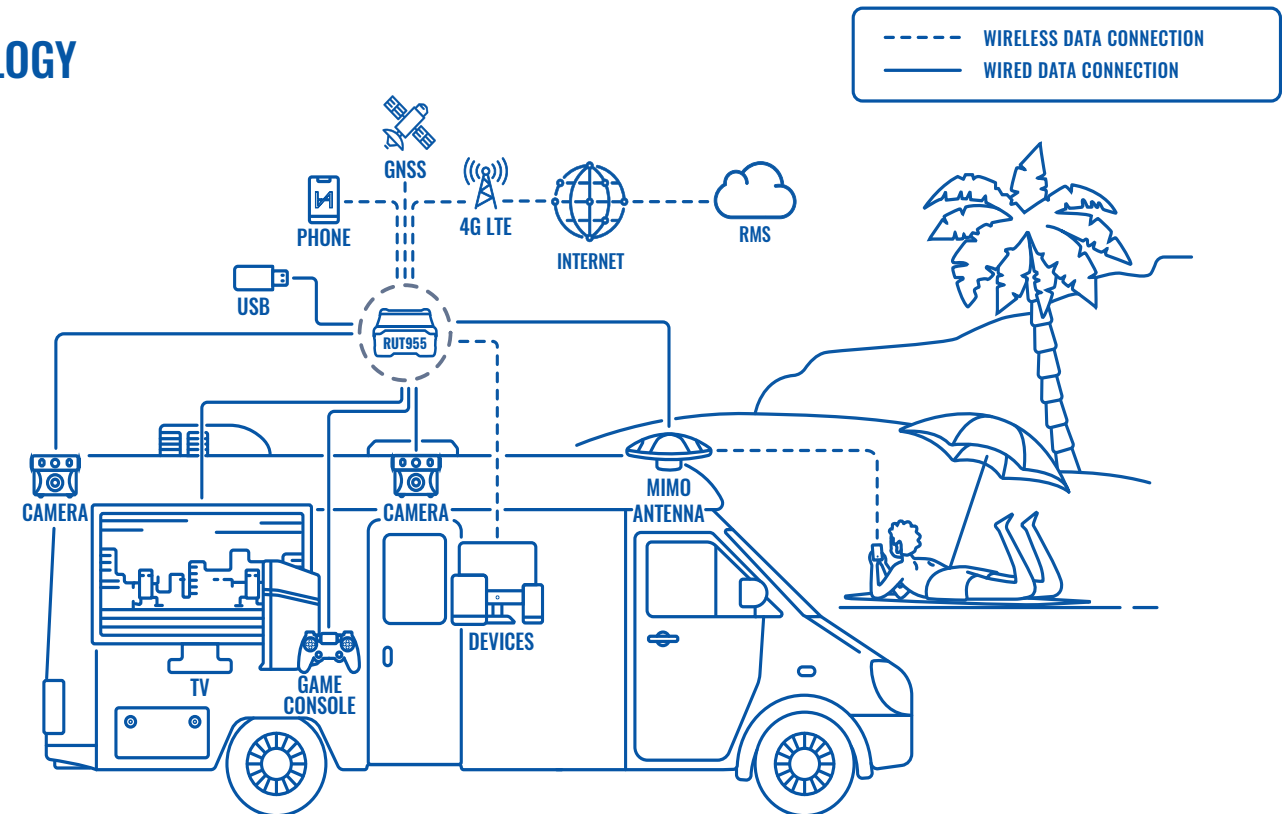

CHALLENGE

The challenge of implementing connectivity in a campervan is multifold. The device must be sturdy enough to work smoothly in a moving vehicle. It also needs to have suitable mounting options and should be easy to install. As the campervans often cross borders of multiple countries, it needs to offer reliable connectivity in each of them, and especially - close to the borders, where the signal of different operators overlaps. Another big issue to consider is the security of the solution, where various devices are using the same WLAN.

PARTNER -

Antretter & Huber is original antennas manufacturer for automotive industries from Germany. Combining their patented antenna technology with Teltonika Networks RUT955 dual SIM cellular router allowed them to offer a solution named CamperNET, which enables the users to enjoy uninterrupted connectivity while traveling.

SOLUTION

CamperNET is a complete solution, offering reliable campervan connectivity without a complicated setup. A combination of patented antenna technology by Antretter & Huber and Teltonika Networks dual SIM 4G RUT955 router ensures reliable connectivity even where a cell phone would be failing. Using two SIM cards provides not only better network reception in different areas but also helps to save on the operator charges. For example, if a vehicle is crossing the border, the router will immediately switch to another SIM to avoid high roaming tariff.

TOPOLOGY

This plug-n-play solution does not require downloading and installing any apps to work with any smartphone, laptop, tablet, or PC. A USB port available in the RUT955 allows connecting SmartTV, streaming sticks, or WIFI sound systems straight to the internet. Multiple Ethernet ports enable easily connecting IP cameras and other IP devices.