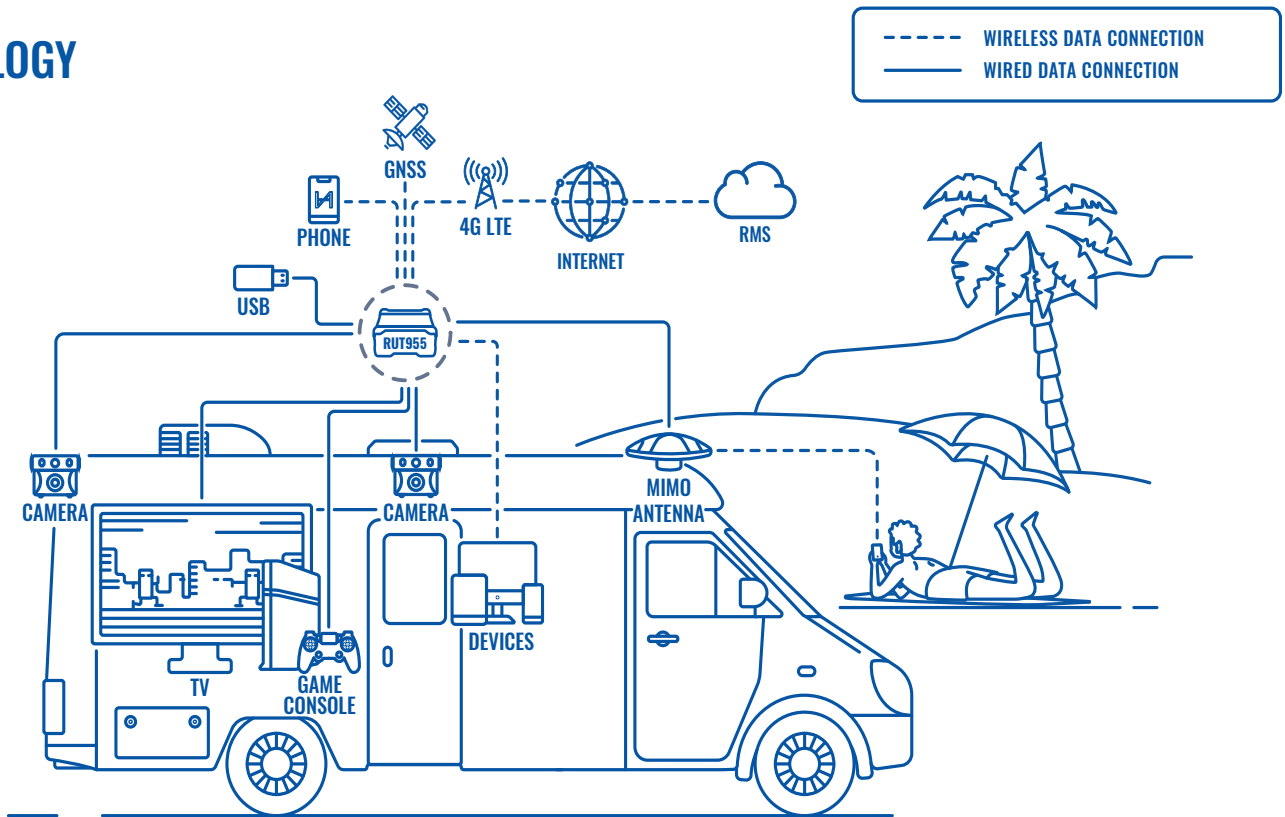

CHALLENGE

The challenge of implementing connectivity in a campervan is multifold. The device must be sturdy enough to work smoothly in a moving vehicle. It also needs to have suitable mounting options and should be easy to install. As the campervans often cross borders of multiple countries, it needs to offer reliable connectivity in each of them, and especially - close to the borders, where the signal of different operators overlaps. Another big issue to consider is the security of the solution, where various devices are using the same WLAN.

PARTNER -

Antretter & Huber is original antennas manufacturer for automotive industries from Germany. Combining their patented antenna technology with Teltonika Networks RUT955 dual SIM cellular router allowed them to offer a solution named CamperNET, which enables the users to enjoy uninterrupted connectivity while traveling.

SOLUTION

CamperNET is a complete solution, offering reliable campervan connectivity without a complicated setup. A combination of patented antenna technology by Antretter & Huber and Tetlonika Networks dual SIM 4G RUT955 router ensures reliable connectivity even where a cell phone would be failing. Using two SIM cards provides not only better network reception in different areas but also helps to save on the operator charges. For example, if a vehicle is crossing the border, the router will immediately switch to another SIM to avoid high roaming tariff.

TOPOLOGY

This plug-n-play solution does not require downloading and installing any apps to work with any smartphone, laptop, tablet, or PC. A USB port available in the RUT955 allows connecting SmartTV, streaming sticks, or WIFI sound systems straight to the internet. Multiple Ethernet ports enable easily connecting IP cameras and other IP devices.