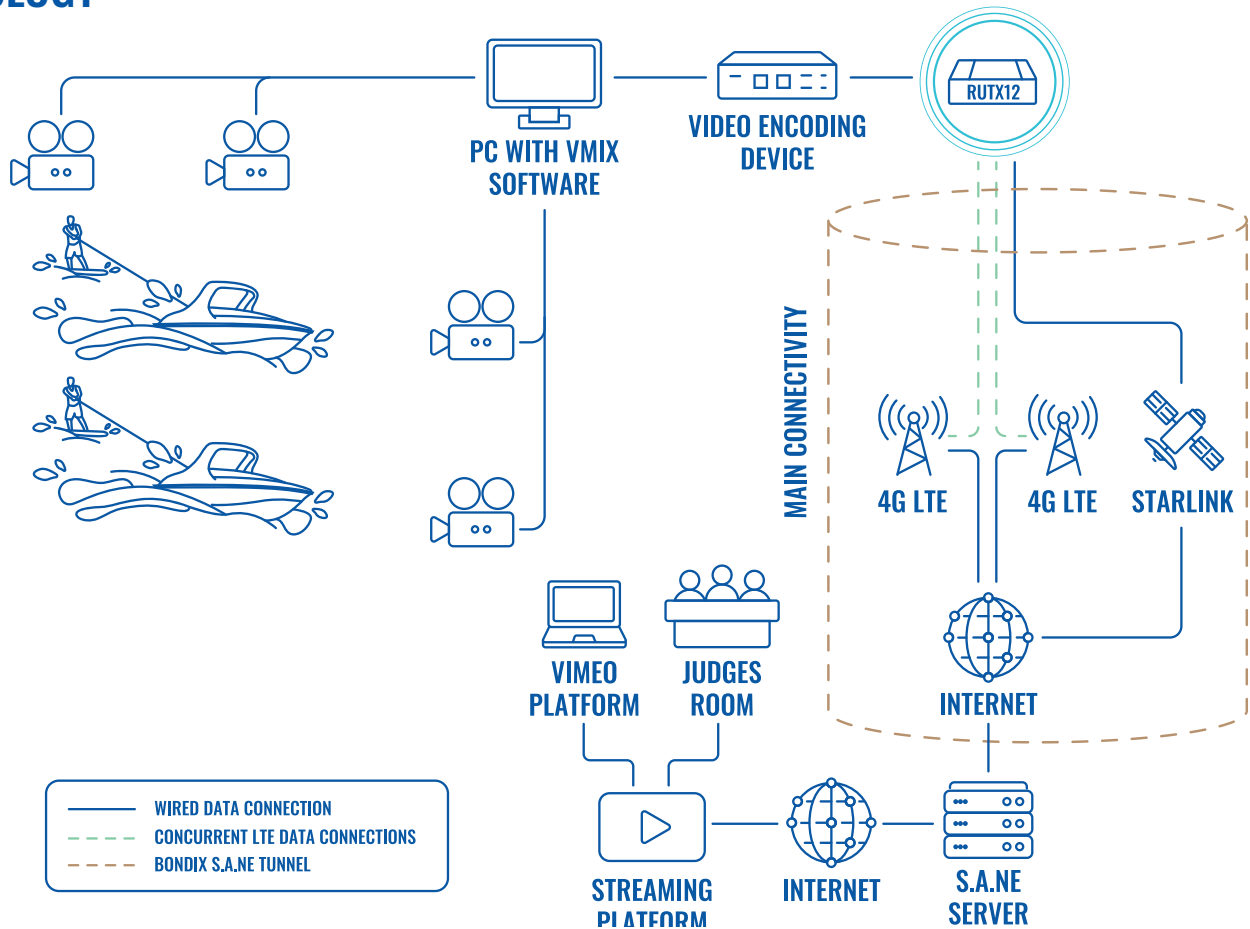

TOPOLOGY

THE SOLUTION – MAKE WAY FOR LIVE-STREAMING

This challenge was no piece of cake, but LTP Streaming figured out the ideal recipe, with the main ingredient for uninterrupted network connectivity being our RUTX12 cellular router. This device has all the right features to support seamless data transmission, but after all, you can't make a cake out of just one ingredient.

Internet speeds had to be exceptionally high and robust for the live stream to succeed. That's why our partner, Bondix Intelligence, also became a significant component of the solution.

The RUTX12 was connected to Starlink via a wide area network (WAN) and with the help of dual SIM cards, it equipped the solution with two different Internet sources bonded by Bondix Intelligence. All three network sources were bonded together in the Bondix S. A. NE. tunnel to create robust connectivity and high throughput for transmitting large amounts of data. Bonding is extremely useful when supplying network connectivity in rural areas.

Once uninterrupted connectivity was ensured, the live stream took off. Real-time footage from the cameras traveled to the video editing station, where decisions were continuously made on which footage was to be displayed at which time. After that, video files traveled through a video encoding device to multiple online streaming platforms, in this case – Vimeo, making the viewing experience much less complicated and much more exciting.

Live streaming is a difficult task, so when done in a rural area, there's no better choice than to put your trust in our RUTX12 and Bondix Intelligence's bonding services.